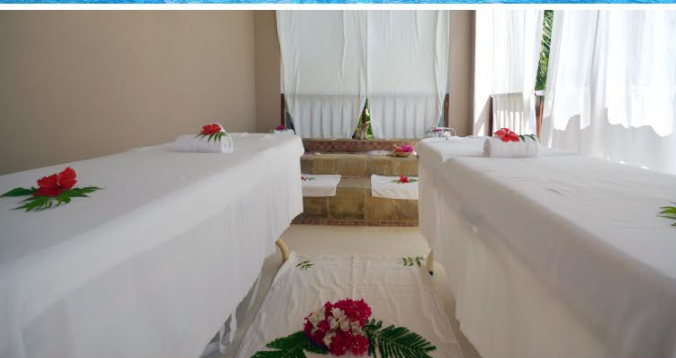

Kilili BAHARINI Resort & Spa

SPECIAL PROMOTION

23 DECEMBER 2021

09 JANUARY 2022

ROOMS ACCOMMODATION	SINGLE	DOUBLE
	BB	BB
SUPERIOR	12.000	18.000
JUNIOR SUITE	18.000	24.000
SUITE	22.000	28.000

*Minimum 3 nights
Rates in ksh per day- room*

SUPPLEMENTS & REDUCTIONS

HALF BOARD *	3.000	SUPPLEMENT
XMAS DINNER	5.000	EACH PERSON
NEW YEAR EVE.	7.000	EACH PERSON
3 RD BED ADULT	30%	PRICE ROOM

**Rates in ksh per Pax/day each*

AIRPORT TRANSFER (One way per car)