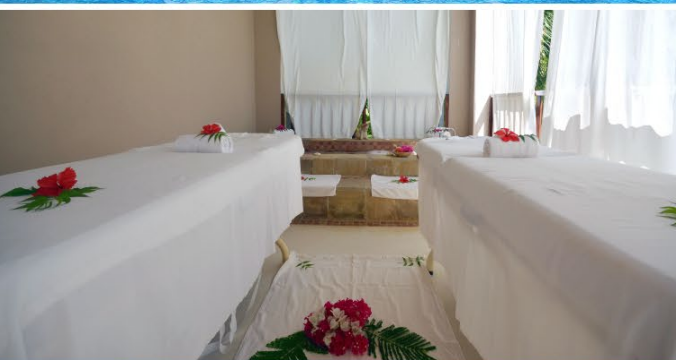

Kilili BAHARINI Resort & Spa

SPECIAL PROMOTION

15 NOVEMBER 2021

22 DECEMBER 2021

ROOMS ACCOMMODATION	SINGLE	DOUBLE
	BB	BB
SUPERIOR	9.000	15.000
JUNIOR SUITE	12.000	20.000
SUITE	15.000	26.000

*Minimum 3 nights
Rates in ksh per day- room*

SUPPLEMENTS & REDUCTIONS

HALF BOARD *	2.500	SUPPLEMENT
3 RD BED ADULT	30%	PRICE ROOM

**Rates in ksh per Pax/day - each*

AIRPORT TRANSFER (One way per car)

FROM MALINDI AIRPORT	1.500
FROM MOMBASA AIRPORT	12.000