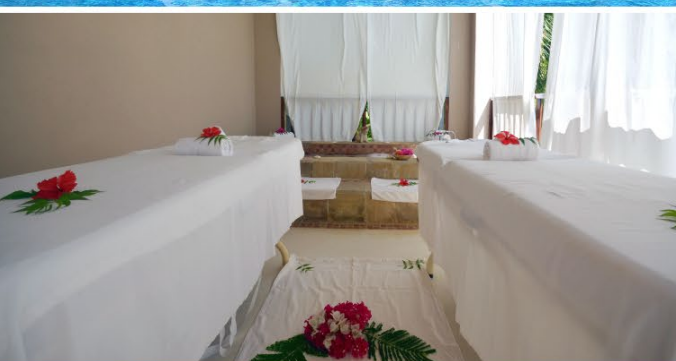

## SPECIAL PROMOTION

**10 JANUARY 2022**

**30 APRIL 2022**

ROOMS ACCOMMODATION	SINGLE	DOUBLE
	BB	BB
SUPERIOR	9.000	15.000
JUNIOR SUITE	12.000	20.000
SUITE	15.000	26.000

*Minimum 3 nights  
Rates in ksh per day- room*